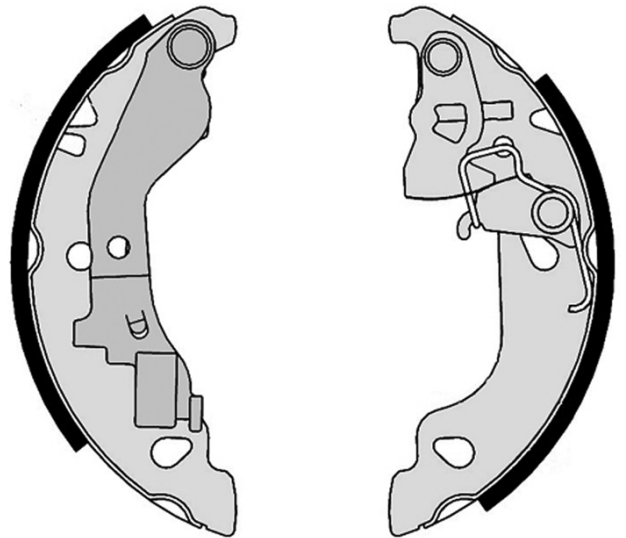

SHOE

S 23 520

The S 23 520 brake shoe is synonymous with reliability

Brembo brake shoes of original equipment quality guarantee the safe and reliable performance of your drum braking system. All Brembo brake shoes are accompanied by a ECE-R90 homologation certificate.

- ✓ OE-equivalent
- ✓ Brembo quality
- ✓ ECE-R90 certificate
- ✓ Safety
- ✓ Durability

Technical specifications

EAN code
8432509640470

Rear

Diameter
180 mm

Width
32 mm

Braking system
AP Lockheed

Parking brake lever
With handbrake lever