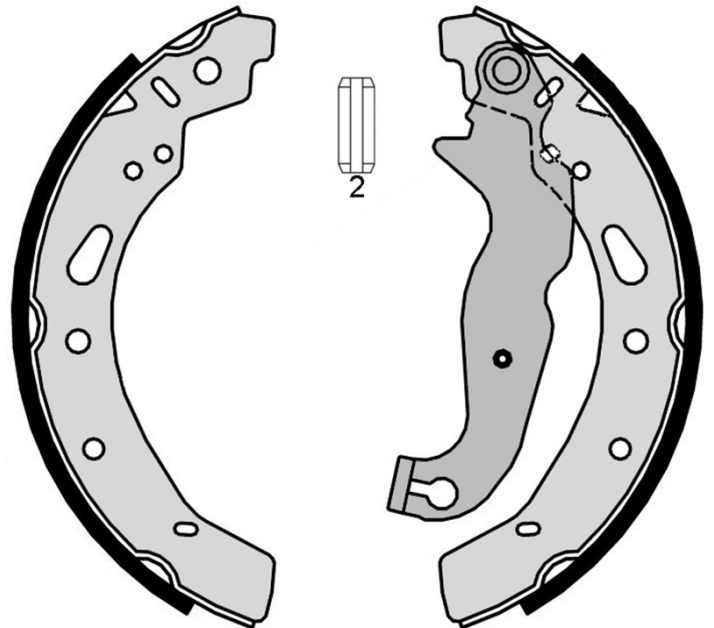

SHOE

S 24 540

The S 24 540 brake shoe is synonymous with reliability

Brembo brake shoes of original equipment quality guarantee the safe and reliable performance of your drum braking system. All Brembo brake shoes are accompanied by a ECE-R90 homologation certificate.

- ✓ OE-equivalent
- ✓ Brembo quality
- ✓ ECE-R90 certificate
- ✓ Safety
- ✓ Durability

Technical specifications

EAN code
8432509641194

Rear

Diameter
200 mm

Width
32 mm

Braking system
TRW-Lucas

Parking brake lever
With handbrake
lever