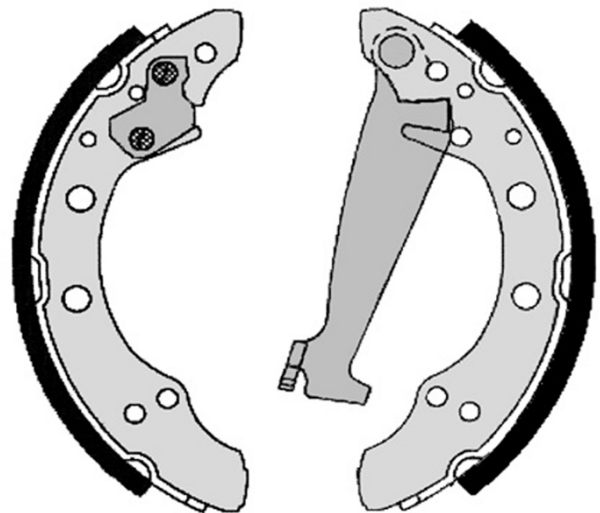

SHOE

S 85 511

The S 85 511 brake shoe is synonymous with reliability

Brembo brake shoes of original equipment quality guarantee the safe and reliable performance of your drum braking system. All Brembo brake shoes are accompanied by a ECE-R90 homologation certificate.

- ✓ OE-equivalent
- ✓ Brembo quality
- ✓ ECE-R90 certificate
- ✓ Safety
- ✓ Durability

Technical specifications

EAN code
8432509645024

Rear

Diameter
200 mm

Width
40 mm

Braking system
VAG

Parking brake lever
With handbrake lever