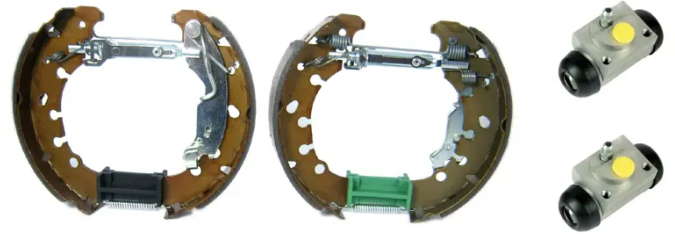

## SHOE KIT K 59 046

The K 59 046 shoe kit is synonymous with reliability

The Brembo Kit & Fit is the ideal solution for the maintenance of drum brakes: everything you need for quick and efficient servicing is supplied in a single pre-assembled package, all with guaranteed Brembo quality. The kit contains all the components necessary for drum brake maintenance: shoes, brake wheel cylinders, springs, lubricant, and fixing kit.

- ✓ OE-equivalent
- ✓ Brembo quality
- ✓ ECE-R90 certificate
- ✓ Safety
- ✓ Durability
- ✓ Quick assembly
- ✓ With accessories
- ✓ Pre-Assembled Kit

### Technical specifications

EAN code	Axle	Diameter
<b>8020584077368</b>	<b>Rear</b>	<b>203 mm</b>
Width	Master cylinder diameter	Type of assembly
<b>38 mm</b>	<b>19 mm</b>	<b>Pre-assembled</b>
Braking system	Brake proportioning valve	
<b>AP Lockheed</b>		