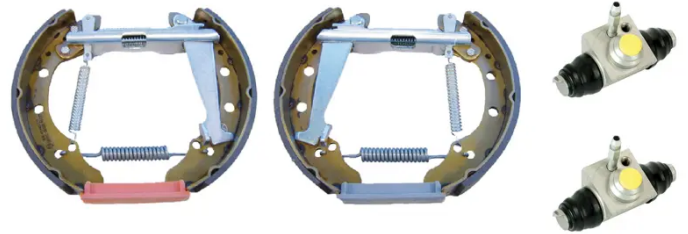

SHOE KIT K 85 047

The K 85 047 shoe kit is synonymous with reliability

The Brembo Kit & Fit is the ideal solution for the maintenance of drum brakes: everything you need for quick and efficient servicing is supplied in a single pre-assembled package, all with guaranteed Brembo quality. The kit contains all the components necessary for drum brake maintenance: shoes, brake wheel cylinders, springs, lubricant, and fixing kit.

- ✓ OE-equivalent
- ✓ Brembo quality
- ✓ ECE-R90 certificate
- ✓ Safety
- ✓ Durability
- ✓ Quick assembly
- ✓ With accessories
- ✓ Pre-Assembled Kit

Technical specifications

| | | |
|----------------------|---------------------------|----------------------|
| EAN code | Axle | Diameter |
| 8020584077238 | Rear | 200 mm |
| Width | Master cylinder diameter | Type of assembly |
| 40 mm | 17 mm | Pre-assembled |
| Braking system | Brake proportioning valve | |
| VAG | Manual | |