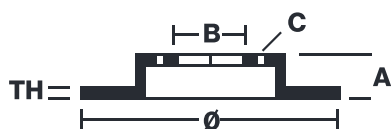

BRAKE DISC MAX

08.5178.77

The 08.5178.77 Max brake disc is synonymous with reliability

The Brembo Max brake disc features grooves on the braking surface. The special shape of the grooves generates greater fading resistance and constant renewal of friction material, quickly restoring optimum braking conditions. The UV paint completes the sporty look.

- ✓ Brembo quality
- ✓ ECE-R90 certificate
- ✓ Performance
- ✓ Sports driving
- ✓ Sporty look
- ✓ Anti-corrosion
- ✓ Fastening screws

Technical specifications

EAN code
8020584517871

Axle
Rear

Diameter \varnothing
278 mm