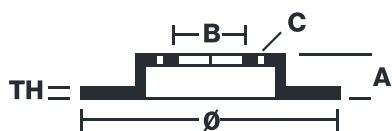

## 08.7165.10

The **08.7165.10** brake disc is synonymous with reliability

The Brembo brake disc is fully interchangeable with an Original Equipment brake disc. The control of the entire production cycle allows Brembo to offer brake discs with outstanding performance levels, reliability, durability and comfort in all conditions of use. All Brembo brake discs are accompanied by the ECE-R90 homologation.

### Technical specifications

EAN code	Axle	Diameter Ø
<b>8020584319956</b>	<b>Rear</b>	<b>230</b> mm
Thickness (TH)	Height (A)	Number of holes (C)
<b>9</b> mm	<b>40</b> mm	<b>5</b>
Brake disc type	Centering (B)	Min. thickness
<b>Solid</b>	<b>65</b> mm	<b>7</b> mm
Tightening torque		
<b>120</b> Nm		