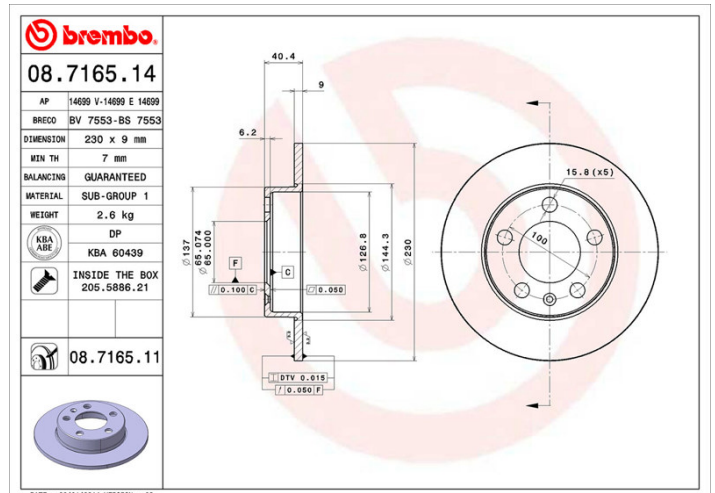

- ✓ OE-equivalent
- ✓ Brembo quality
- ✓ ECE-R90 certificate
- ✓ Safety
- ✓ Anti-corrosion
- ✓ Fastening screws

Technical specifications

EAN code
8020584018132

Axle
Rear

Diameter \varnothing
230 mm

Thickness (TH)
9 mm

Height (A)
40 mm

Number of holes (C)
5

Brake disc type
Solid

Centering (B)
65 mm

Min. thickness
7 mm

Tightening torque
120 Nm

COMPATIBLE VEHICLES

COMPATIBLE OE PART NUMBERS