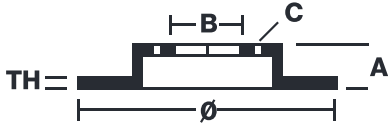

BRAKE DISC PAINTED

08.7165.11

The 08.7165.11 painted brake disc is synonymous with reliability

The Brembo brake disc with special UV paint treatment guarantees superior corrosion resistance for the product, thanks to the protective coating on the outer edges and on the disc hub. The UV paint not only gives the disc a clean, shiny appearance but is also beneficial for the environment as the water-based UV paint treatment does not require the use of chemical solvents and is a low energy consumption process.

- ✓ OE-equivalent
- ✓ Brembo quality
- ✓ ECE-R90 certificate
- ✓ Safety
- ✓ Anti-corrosion
- ✓ Fastening screws

Technical specifications

EAN code
8020584018132

Axle
Rear

Diameter \varnothing
230 mm

Thickness (TH)
9 mm