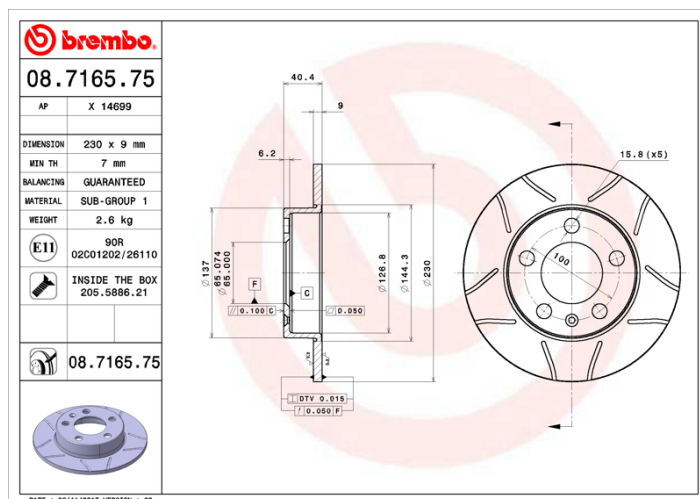

### Technical specifications

EAN code  
**8020584013663**

Axle  
**Rear**

Diameter Ø  
**230 mm**

Thickness (TH)  
**9 mm**

Height (A)  
**40 mm**

Number of holes (C)  
**5**

Brake disc type  
**Solid**

Centering (B)  
**65 mm**

Min. thickness  
**7 mm**

Tightening torque  
**120 Nm**

COMPATIBLE VEHICLES