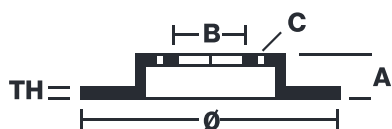

## 08.7165.75

The 08.7165.75 Max brake disc is synonymous with reliability

The Brembo Max brake disc features grooves on the braking surface. The special shape of the grooves generates greater fading resistance and constant renewal of friction material, quickly restoring optimum braking conditions. The UV paint completes the sporty look.

### Technical specifications

EAN code  
**8020584013663**

Axle  
**Rear**

Diameter Ø  
**230 mm**

Thickness (TH)  
**9 mm**

Height (A)  
**40 mm**

Number of holes (C)  
**5**

Brake disc type  
**Solid**