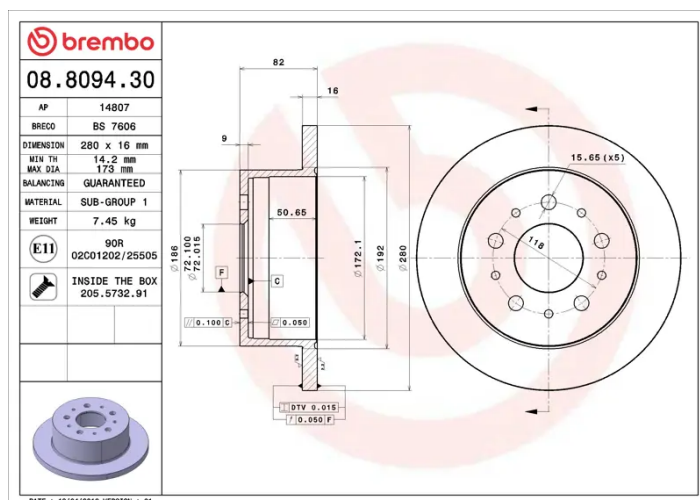

### Technical specifications

EAN code  
**8020584809433**

Axle  
**Rear**

Diameter  $\varnothing$   
**280 mm**

Thickness (TH)  
**16 mm**

Height (A)  
**82 mm**

Number of holes (C)  
**5**

Brake disc type  
**Solid**

Centering (B)  
**72 mm**

Min. thickness  
**14,2 mm**

Tightening torque  
**160 Nm**

COMPATIBLE VEHICLES