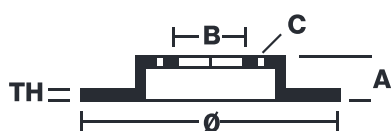

BRAKE DISC MAX

08.9148.75

The 08.9148.75 Max brake disc is synonymous with reliability

The Brembo Max brake disc features grooves on the braking surface. The special shape of the grooves generates greater fading resistance and constant renewal of friction material, quickly restoring optimum braking conditions. The UV paint completes the sporty look.

- ✓ Brembo quality
- ✓ ECE-R90 certificate
- ✓ Performance
- ✓ Sports driving
- ✓ Sporty look
- ✓ Anti-corrosion
- ✓ Fastening screws

Technical specifications

EAN code
8020584014981

Axle
Rear

Diameter Ø
239 mm