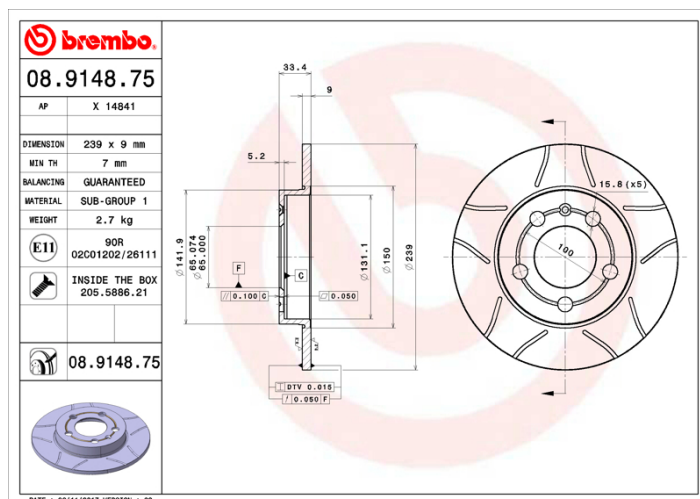

- ✓ Brembo quality
- ✓ ECE-R90 certificate
- ✓ Performance
- ✓ Sports driving
- ✓ Sporty look
- ✓ Anti-corrosion
- ✓ Fastening screws

Technical specifications

EAN code
8020584014981

Axle
Rear

Diameter Ø
239 mm

Thickness (TH)
9 mm

Height (A)
33 mm

Number of holes (C)
5

Brake disc type
Solid

Centering (B)
65 mm

Min. thickness
7 mm

Tightening torque
120 Nm

COMPATIBLE VEHICLES