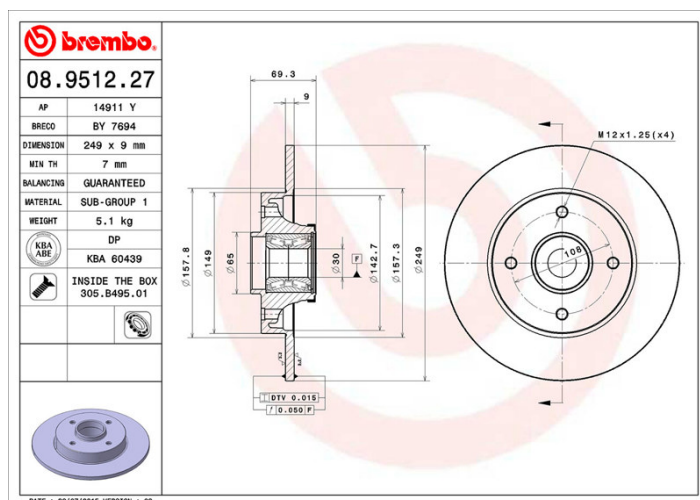

BRAKE DISC

08.9512.27

The **08.9512.27** brake disc is synonymous with reliability

The Brembo brake disc is fully interchangeable with an Original Equipment brake disc. The control of the entire production cycle allows Brembo to offer brake discs with outstanding performance levels, reliability, durability and comfort in all conditions of use. All Brembo brake discs are accompanied by the ECE-R90 homologation.

- ✓ OE-equivalent
- ✓ Brembo quality
- ✓ ECE-R90 certificate
- ✓ Safety
- ✓ Bearing kit

Technical specifications

EAN code
8020584015346

Axle
Rear

Diameter \varnothing
249 mm

Thickness (TH)
9 mm

Height (A)
69 mm

Number of holes (C)
4

Brake disc type
Solid

Centering (B)
30 mm

Min. thickness
7 mm

Tightening torque
90 Nm

COMPATIBLE VEHICLES

COMPATIBLE OE PART NUMBERS

1619237980	CITROËN
424919	CITROËN
424932	CITROËN
E169512	CITROËN
424919	DS
424932	DS
E169512	DS
3648487	OPEL
1619237980	PEUGEOT
424919	PEUGEOT
424932	PEUGEOT
E169512	PEUGEOT
1613500780	PEUGEOT (DF-PSA)
424919	PEUGEOT (DF-PSA)
424932	PEUGEOT (DF-PSA)
ZQ51014280	PEUGEOT (DF-PSA)
3648487	VAUXHALL