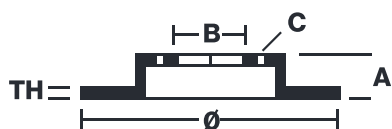

BRAKE DISC

08.9512.27

The **08.9512.27** brake disc is synonymous with reliability

The Brembo brake disc is fully interchangeable with an Original Equipment brake disc. The control of the entire production cycle allows Brembo to offer brake discs with outstanding performance levels, reliability, durability and comfort in all conditions of use. All Brembo brake discs are accompanied by the ECE-R90 homologation.

- ✓ OE-equivalent
- ✓ Brembo quality
- ✓ ECE-R90 certificate
- ✓ Safety
- ✓ Bearing kit

Technical specifications

EAN code
8020584015346

Axle
Rear

Diameter \varnothing
249 mm

Thickness (TH)
9 mm

Height (A)
69 mm