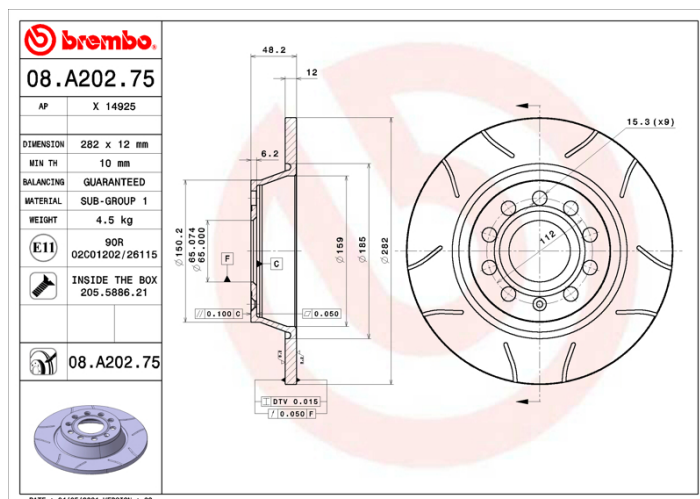

- ✓ Brembo quality
- ✓ ECE-R90 certificate
- ✓ Performance
- ✓ Sports driving
- ✓ Sporty look
- ✓ Anti-corrosion
- ✓ Fastening screws

Technical specifications

EAN code
8020584317013

Axle
Rear

Diameter Ø
282 mm

Thickness (TH)
12 mm

Height (A)
48,2 mm

Number of holes (C)
5

Brake disc type
Solid

Centering (B)
65 mm

Min. thickness
10 mm

Tightening torque
120 Nm

COMPATIBLE VEHICLES