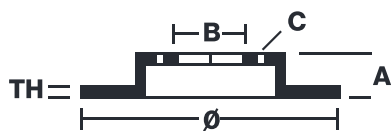

BRAKE DISC

08.B273.10

The **08.B273.10** brake disc is synonymous with reliability

The Brembo brake disc is fully interchangeable with an Original Equipment brake disc. The control of the entire production cycle allows Brembo to offer brake discs with outstanding performance levels, reliability, durability and comfort in all conditions of use. All Brembo brake discs are accompanied by the ECE-R90 homologation.

- ✓ OE-equivalent
- ✓ Brembo quality
- ✓ ECE-R90 certificate
- ✓ Safety

Technical specifications

EAN code
8020584036228

Axle
Rear

Diameter Ø
288 mm

Thickness (TH)
12 mm

Height (A)
62 mm

Number of holes (C)
5