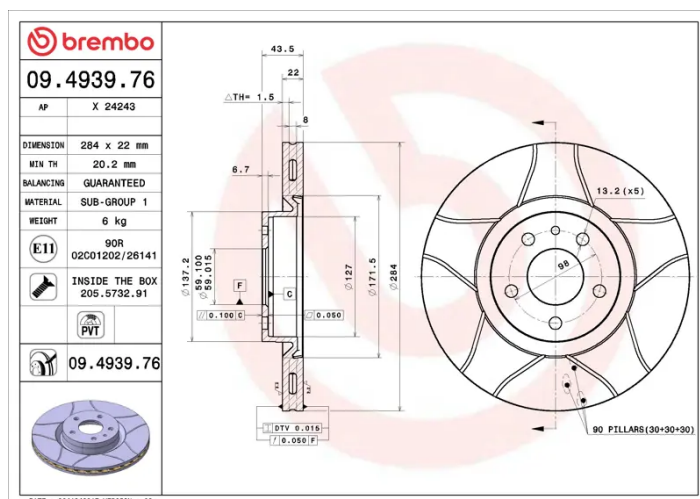

- ✓ Brembo quality
- ✓ ECE-R90 certificate
- ✓ Performance
- ✓ Sports driving
- ✓ Sporty look
- ✓ Anti-corrosion
- ✓ PVT ventilation
- ✓ Fastening screws

Technical specifications

EAN code
8020584011324

Axle
Front

Diameter Ø
284 mm

Thickness (TH)
22 mm

Height (A)
44 mm

Number of holes (C)
5

Brake disc type
Ventilated

Centering (B)
59 mm

Min. thickness
20,2 mm

Tightening torque
98 Nm