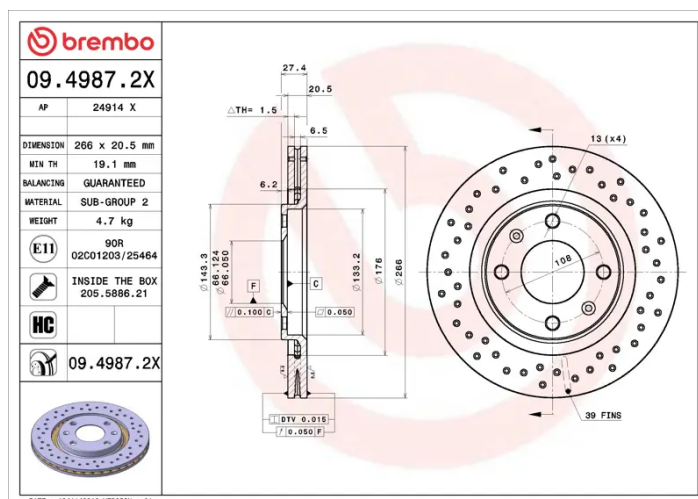

- ✓ Brembo quality
- ✓ ECE-R90 certificate
- ✓ Performance
- ✓ Sports driving
- ✓ Sporty look
- ✓ High carbon
- ✓ Anti-corrosion
- ✓ Fastening screws

Technical specifications

EAN code
8020584217405

Axle
Front

Diameter Ø
266 mm

Thickness (TH)
20,5 mm

Height (A)
27 mm

Number of holes (C)
4

Brake disc type
Ventilated

Centering (B)
66 mm

Min. thickness
19,1 mm

Tightening torque
90 Nm