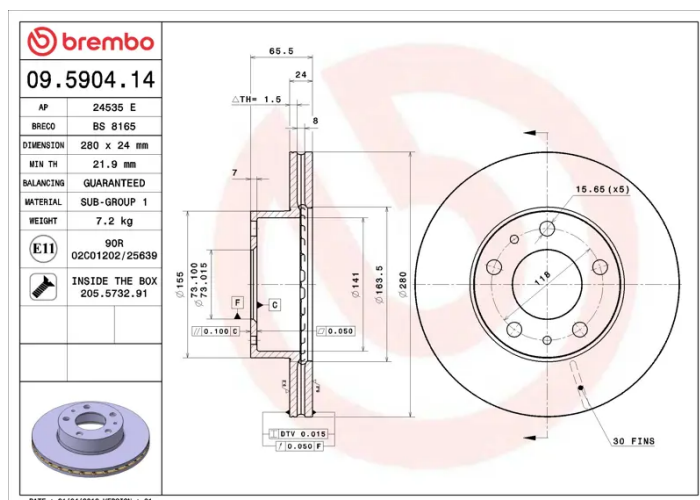

- ✓ OE-equivalent
- ✓ Brembo quality
- ✓ ECE-R90 certificate
- ✓ Safety
- ✓ Fastening screws

Technical specifications

EAN code **8020584012956** Axle **Front and rear**

Thickness (TH) **24 mm** Height (A) **66 mm**

Brake disc type **Ventilated** Centering (B) **73 mm**

Tightening torque **160 Nm**

Diameter Ø **280 mm**

Number of holes (C) **5**

Min. thickness **21,9 mm**

COMPATIBLE VEHICLES

COMPATIBLE OE PART NUMBERS

1618878280	CITROËN
------------	---------