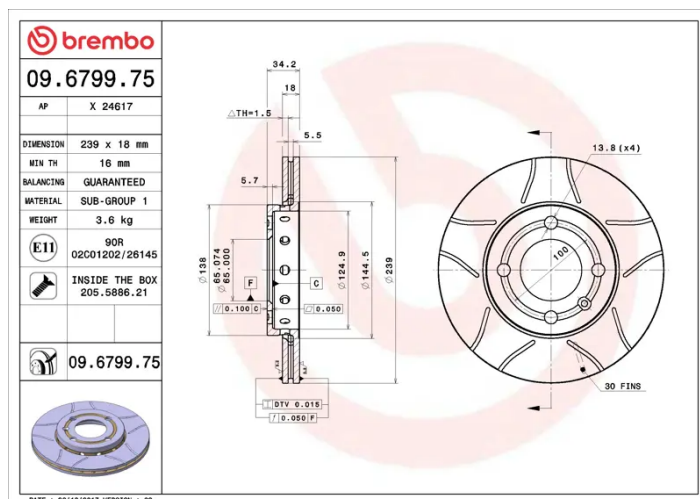

- ✓ Brembo quality
- ✓ ECE-R90 certificate
- ✓ Performance
- ✓ Sports driving
- ✓ Sporty look
- ✓ Anti-corrosion
- ✓ Fastening screws

Technical specifications

EAN code
8020584011867

Axle
Front

Diameter Ø
239 mm

Thickness (TH)
18 mm

Height (A)
34 mm

Number of holes (C)
4

Brake disc type
Ventilated

Centering (B)
65 mm

Min. thickness
16 mm

Tightening torque
110 Nm

COMPATIBLE VEHICLES