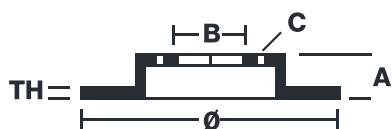

BRAKE DISC MAX

09.6799.75

The 09.6799.75 Max brake disc is synonymous with reliability

The Brembo Max brake disc features grooves on the braking surface. The special shape of the grooves generates greater fading resistance and constant renewal of friction material, quickly restoring optimum braking conditions. The UV paint completes the sporty look.

- ✓ Brembo quality
- ✓ ECE-R90 certificate
- ✓ Performance
- ✓ Sports driving
- ✓ Sporty look
- ✓ Anti-corrosion
- ✓ Fastening screws

Technical specifications

EAN code
8020584011867

Axle
Front

Diameter Ø
239 mm