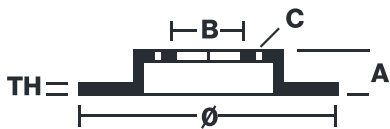

Technical specifications

EAN code
8020584212455

Axle
Front and rear

Diameter Ø
288 mm

Thickness (TH)
25 mm

Height (A)
34 mm

Number of holes (C)
5

Brake disc type
Ventilated

Centering (B)
65 mm

Min. thickness
22,8 mm

Tightening torque
120 Nm