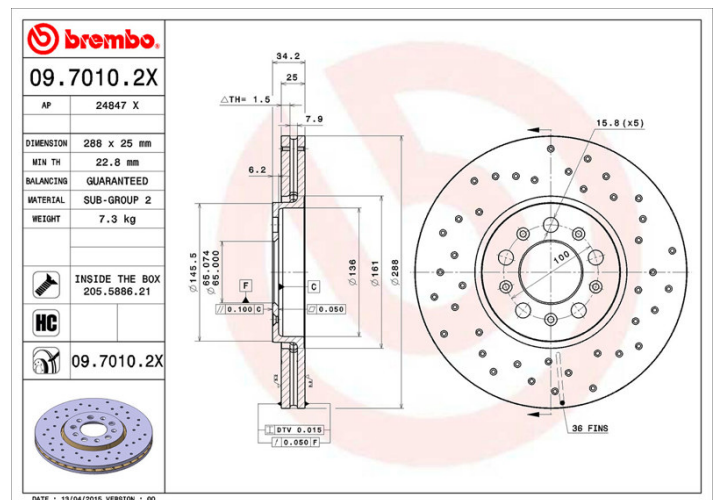

- ✓ Brembo quality
- ✓ ECE-R90 certificate
- ✓ Performance
- ✓ Sports driving
- ✓ Sporty look
- ✓ High carbon
- ✓ Anti-corrosion
- ✓ Fastening screws

Technical specifications

EAN code
8020584212455

Axle
Front and rear

Diameter Ø
288 mm

Thickness (TH)
25 mm

Height (A)
34 mm

Number of holes (C)
5

Brake disc type
Ventilated

Centering (B)
65 mm

Min. thickness
22,8 mm

Tightening torque
120 Nm