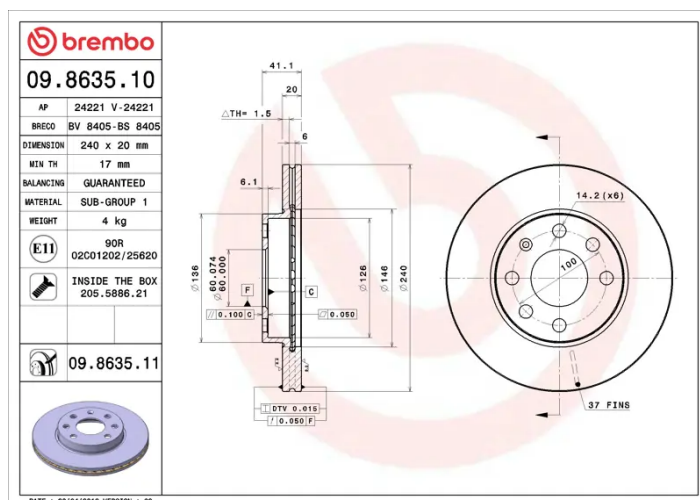

### Technical specifications

EAN code  
**8020584863510**

Axle  
**Front**

Diameter Ø  
**240 mm**

Thickness (TH)  
**20 mm**

Height (A)  
**41 mm**

Number of holes (C)  
**4**

Brake disc type  
**Ventilated**

Centering (B)  
**60 mm**

Min. thickness  
**17 mm**

Tightening torque  
**110 Nm**

COMPATIBLE VEHICLES