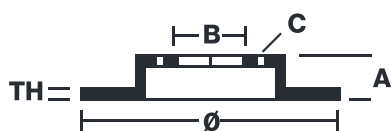

BRAKE DISC MAX

09.9772.75

The 09.9772.75 Max brake disc is synonymous with reliability

The Brembo Max brake disc features grooves on the braking surface. The special shape of the grooves generates greater fading resistance and constant renewal of friction material, quickly restoring optimum braking conditions. The UV paint completes the sporty look.

- ✓ Brembo quality
- ✓ ECE-R90 certificate
- ✓ Performance
- ✓ Sports driving
- ✓ Sporty look
- ✓ High carbon
- ✓ Anti-corrosion
- ✓ Fastening screws

Technical specifications

EAN code
8020584029725

Axle
Front

Diameter Ø
312 mm

Thickness (TH)
25 mm

Height (A)
50 mm

Number of holes (C)
5

Brake disc type
Ventilated

Centering (B)
65 mm

Min. thickness
22 mm

Tightening torque
120 Nm