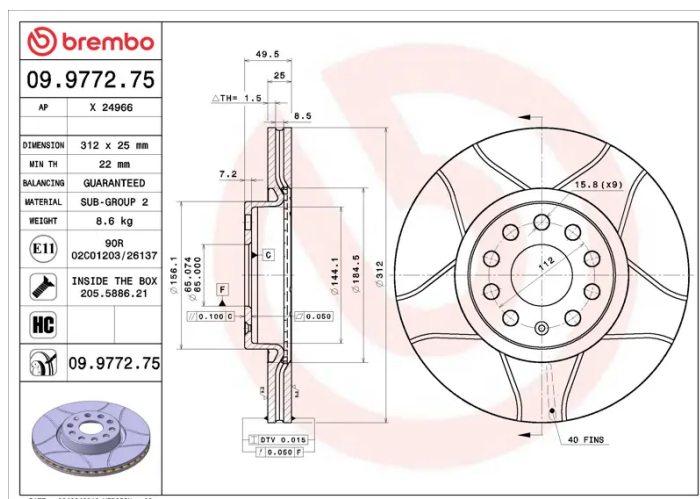

- ✓ Brembo quality
- ✓ ECE-R90 certificate
- ✓ Performance
- ✓ Sports driving
- ✓ Sporty look
- ✓ High carbon
- ✓ Anti-corrosion
- ✓ Fastening screws

Technical specifications

EAN code
8020584029725

Axle
Front

Diameter Ø
312 mm

Thickness (TH)
25 mm

Height (A)
50 mm

Number of holes (C)
5

Brake disc type
Ventilated

Centering (B)
65 mm

Min. thickness
22 mm

Tightening torque
120 Nm