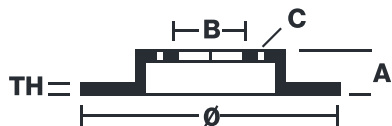

BRAKE DISC

09.A727.10

The **09.A727.10** brake disc is synonymous with reliability

The Brembo brake disc is fully interchangeable with an Original Equipment brake disc. The control of the entire production cycle allows Brembo to offer brake discs with outstanding performance levels, reliability, durability and comfort in all conditions of use. All Brembo brake discs are accompanied by the ECE-R90 homologation.

- ✓ OE-equivalent
- ✓ Brembo quality
- ✓ ECE-R90 certificate
- ✓ Safety
- ✓ High carbon
- ✓ Fastening screws

Technical specifications

| | | |
|----------------------|---------------|---------------------|
| EAN code | Axle | Diameter Ø |
| 8020584218341 | Front | 280 mm |
| Thickness (TH) | Height (A) | Number of holes (C) |
| 24 mm | 44 mm | 5 |
| Brake disc type | Centering (B) | Min. thickness |
| Ventilated | 68 mm | 21,8 mm |
| Tightening torque | | |
| 120 Nm | | |