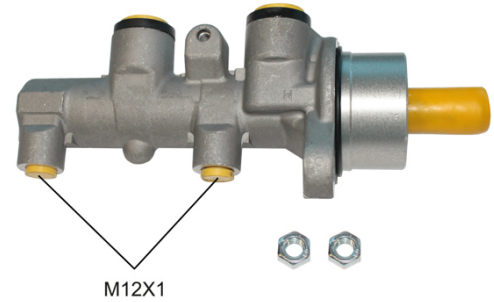

# CLUTCH MASTER CYLINDER M 59 077

The M 59 077 brake master cylinder is synonymous with reliability

For the braking system to work well, all the components of the brake master cylinder must meet the highest standards of quality and strength. All Brembo brake master cylinders are subjected to complete in-line checks which guarantee conformity to the strictest standards.

## Technical specifications

EAN code  
8432509666487

Axle

Threading  
12 X 1 (2)

Braking system  
BOSCH

Material  
Aluminium

COMPATIBLE VEHICLES