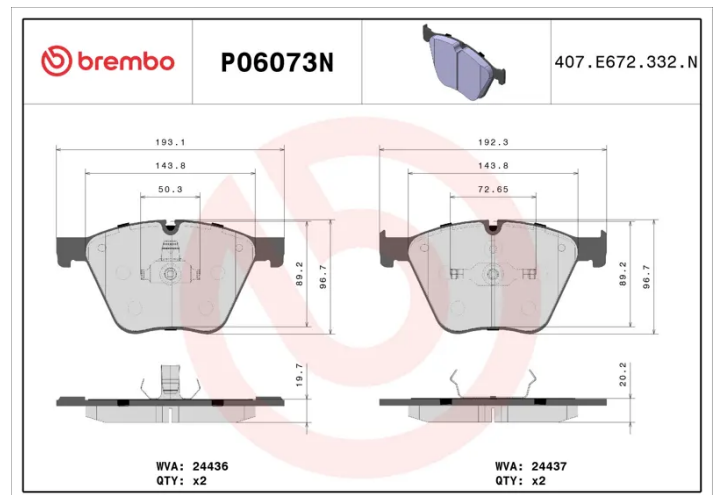

- ✓ OE-equivalent
- ✓ Brembo quality
- ✓ Safety
- ✓ Comfort
- ✓ Durability
- ✓ Dust reduction
- ✓ With accessories

Technical specifications

EAN code 8020584083307	Axle Front	Thickness 20 mm
Width 192 mm	Height 97 mm	Braking system Teves
Wear indicator Prepared for wear indicator	WVA number 24436,24437	Accessories With accessories With anti-squeal shim With piston clip