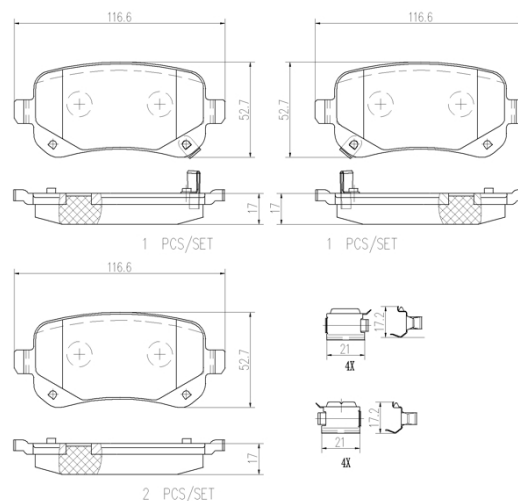

## Technical specifications

EAN code <b>8020584096581</b>	Axle <b>Rear</b>	Thickness <b>17 mm</b>
Width <b>117 mm</b>	Height <b>53 mm</b>	Braking system <b>Lucas</b>
Wear indicator <b>Acoustic</b>	WVA number <b>24822,24823,24824</b>	Accessories <b>With accessories With anti-squeal shim</b>