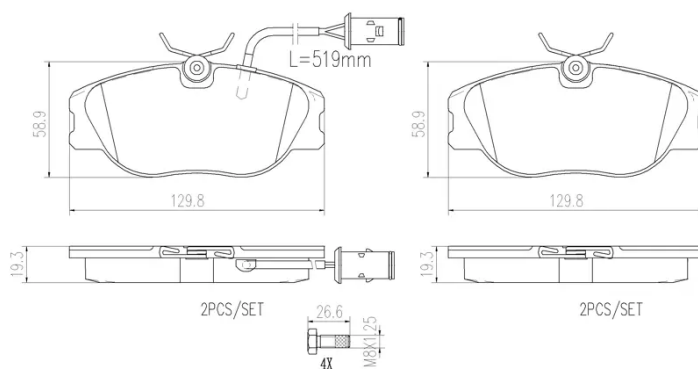

## Technical specifications

EAN code <b>8020584088135</b>	Axle <b>Front</b>	Thickness <b>19 mm</b>
Width <b>130 mm</b>	Height <b>59 mm</b>	Braking system <b>Lucas</b>
Wear indicator <b>Electric</b>	WVA number <b>21148,21147</b>	Accessories <b>With accessories</b> <b>With anti-squeal shim</b> <b>With brake caliper bolts</b>