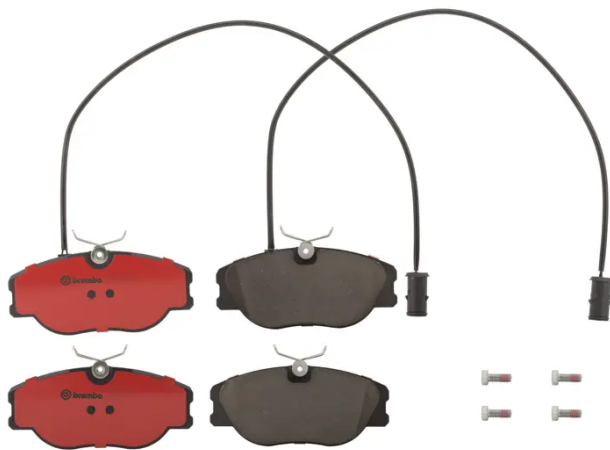

# BRAKE PAD PRIME CERAMIC P23041N

The P23041N NAO brake pad is synonymous with reliability

Brembo NAO brake pads stand out for their ultimate braking comfort, reduced friction wear and low dust mission, which makes for cleaner rims and reduced maintenance requirements. The advanced friction material in keeping with the strictest environmental standards is the main distinguishing feature of NAO compounds.

## Technical specifications

EAN code <b>8020584088135</b>	Axle <b>Front</b>	Thickness <b>19 mm</b>
Width <b>130 mm</b>	Height <b>59 mm</b>	Braking system <b>Lucas</b>
Wear indicator <b>Electric</b>	WVA number <b>21148,21147</b>	Accessories <b>With accessories</b> <b>With anti-squeal shim</b> <b>With brake caliper bolts</b>