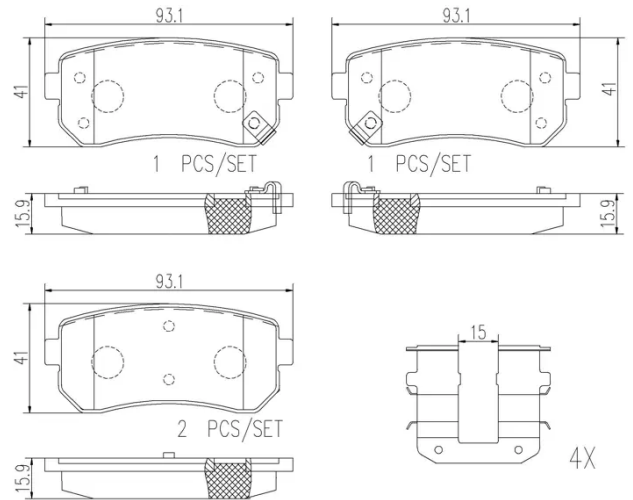

- ✓ OE-equivalent
- ✓ Brembo quality
- ✓ Safety
- ✓ Comfort
- ✓ Durability
- ✓ Dust reduction
- ✓ With accessories

Technical specifications

EAN code 8020584081518	Axle Rear	Thickness 16 mm
Width 93 mm	Height 41 mm	Braking system Mando
Wear indicator Acoustic	WVA number 24320,25292,25293	Accessories With anti-squeal shim