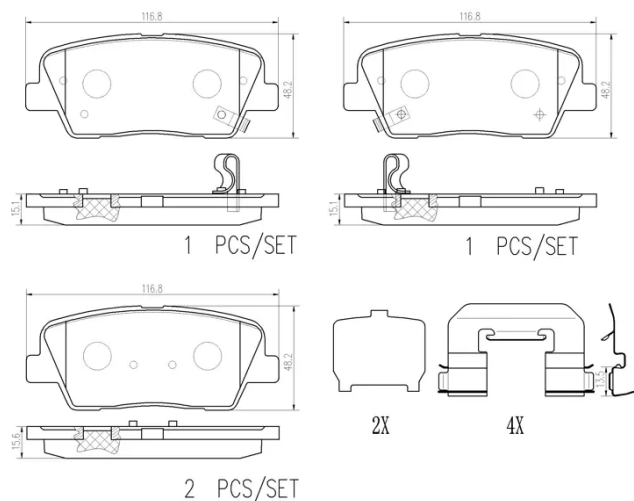

- ✓ OE-equivalent
- ✓ Brembo quality
- ✓ Safety
- ✓ Comfort
- ✓ Durability
- ✓ Dust reduction
- ✓ With accessories

Technical specifications

EAN code 8020584117712	Axle Rear	Thickness 16 mm
Width 117 mm	Height 48 mm	Braking system Mando
Wear indicator Acoustic	WVA number 25520,25521,25522	Accessories With accessories With anti-squeal shim