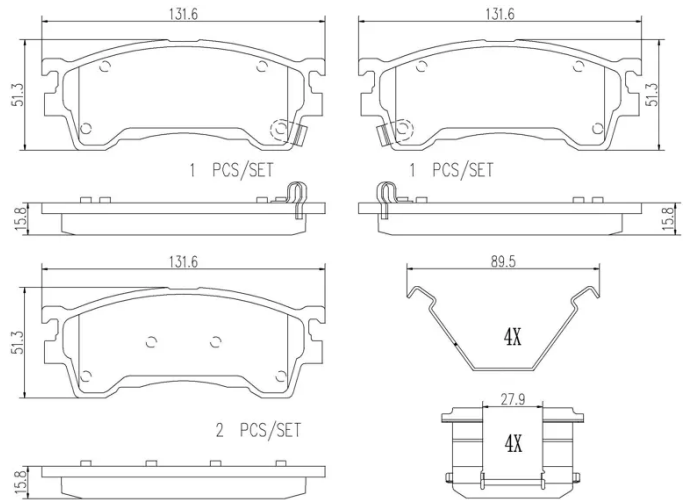

- ✓ OE-equivalent
- ✓ Brembo quality
- ✓ Safety
- ✓ Comfort
- ✓ Durability
- ✓ Dust reduction
- ✓ With accessories

Technical specifications

EAN code 8020584098325	Axle Front and rear	Thickness 16 mm
Width 132 mm	Height 52 mm	Braking system Sumitomo
Wear indicator Acoustic	WVA number 21754,21755,23845	Accessories With anti-squeal shim