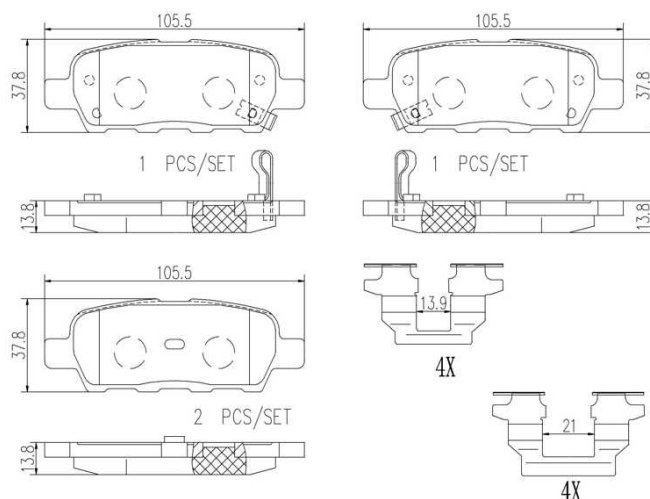

- ✓ OE-equivalent
- ✓ Brembo quality
- ✓ Safety
- ✓ Comfort
- ✓ Durability
- ✓ Dust reduction
- ✓ With accessories

Technical specifications

EAN code 8020584098844	Axle Rear	Thickness 14 mm
Width 106 mm	Height 38 mm	Braking system Akebono
Wear indicator Acoustic	WVA number 23871,23872,24088	Accessories With accessories With anti-squeal shim