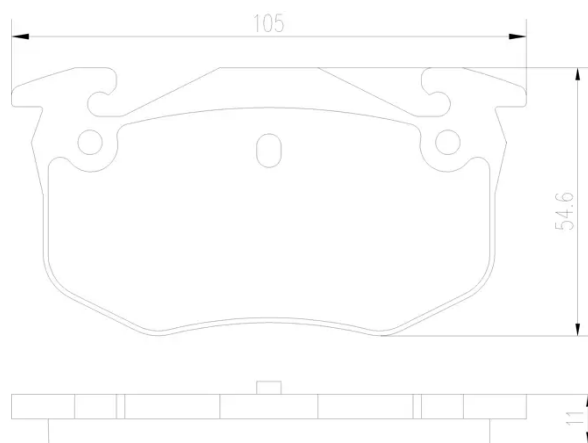

BRAKE PAD PRIME CERAMIC P61032N

The P61032N NAO brake pad is synonymous with reliability

Brembo NAO brake pads stand out for their ultimate braking comfort, reduced friction wear and low dust mission, which makes for cleaner rims and reduced maintenance requirements. The advanced friction material in keeping with the strictest environmental standards is the main distinguishing feature of NAO compounds.

- ✓ OE-equivalent
- ✓ Brembo quality
- ✓ Safety
- ✓ Comfort
- ✓ Durability
- ✓ Dust reduction
- ✓ With accessories

Technical specifications

EAN code	Axle	Thickness
8020584099261	Rear	11 mm
Width	Height	Braking system
105 mm	55 mm	Bendix
Wear indicator	WVA number	Accessories
Prepared for wear indicator	20973,20974	With anti-squeal shim