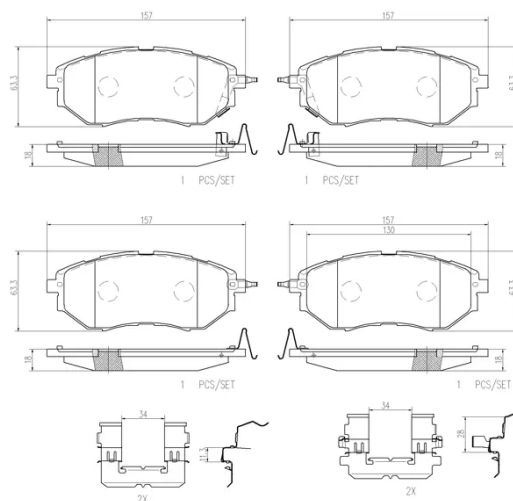

- ✓ OE-equivalent
- ✓ Brembo quality
- ✓ Safety
- ✓ Comfort
- ✓ Durability
- ✓ Dust reduction
- ✓ With accessories

Technical specifications

EAN code 8020584099445	Axle Front	Thickness 18 mm
Width 157 mm	Height 63 mm	Braking system Akebono
Wear indicator Acoustic	WVA number 24225,24224,24223,24222	Accessories With anti-squeal shim