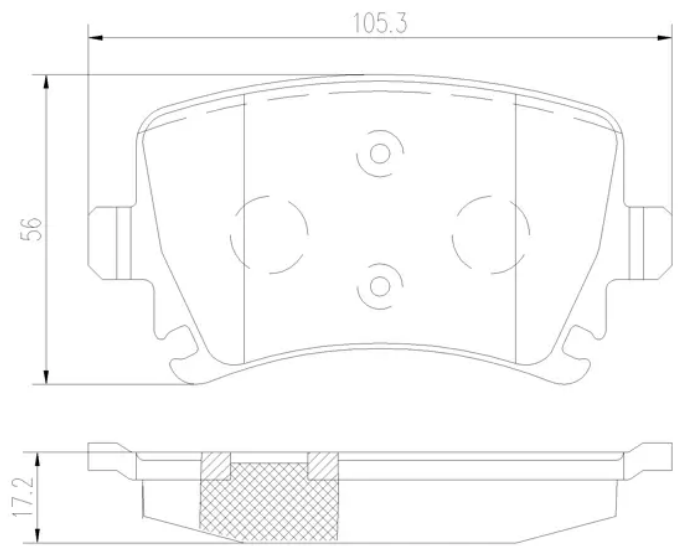

Technical specifications

EAN code
8020584100103

Axle
Rear

Thickness
17 mm

Width
105 mm

Height
56 mm

Braking system
Lucas

Wear indicator
Prepared for wear indicator

WVA number
23914

Accessories
With anti-squeal shim
With accessories
With brake caliper bolts