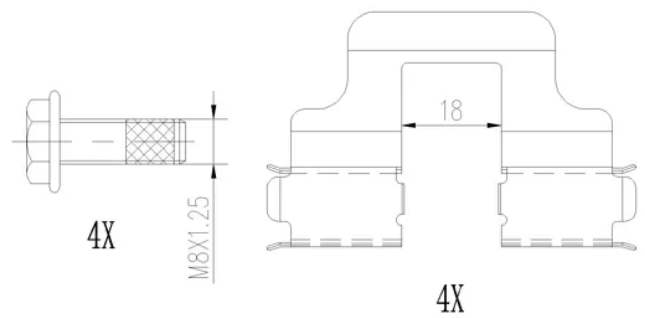

Technical specifications

EAN code
8020584100103

Axle
Rear

Thickness
17 mm

Width
105 mm

Height
56 mm

Braking system
Lucas

Wear indicator
Prepared for wear indicator

WVA number
23914

Accessories
With anti-squeal shim
With accessories
With brake caliper bolts

4PCS/SET

COMPATIBLE VEHICLES