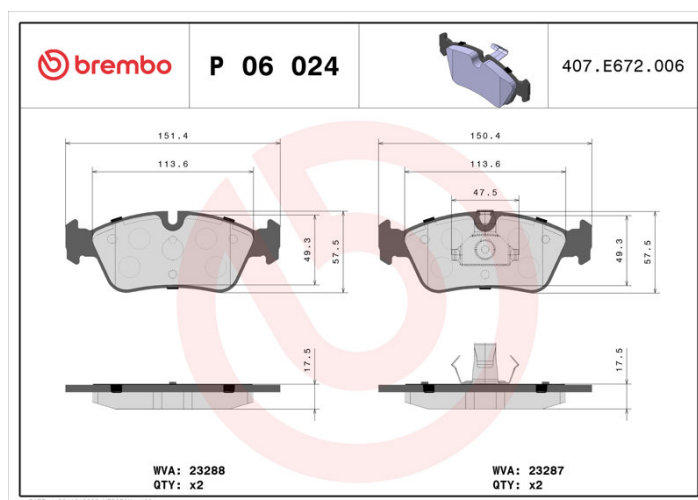

BRAKE PAD

P 06 024

The P 06 024 brake pad is synonymous with reliability

The Brembo brake pad guarantees ultimate safety when braking thanks to the use of more than 100 different compounds, designed according to the type of vehicle and use. Stopping distances reduced to a minimum, maximum driving comfort and silent operation are the most important features of Brembo materials. Brembo brake pads are supplied together with an extensive range of accessories and assembly kits for professional-standard installation.

- ✓ OE-equivalent
- ✓ Brembo quality
- ✓ ECE-R90 certificate
- ✓ Safety
- ✓ Performance
- ✓ Comfort

Technical specifications

| | | |
|--|----------------------------------|--|
| EAN code 8020584050248 | Axle Front | Thickness 18 mm |
| Width 151 mm | Height 58 mm | Braking system Teves |
| Wear indicator Prepared for wear indicator | WVA number 23287,23288 | Accessories With piston clip |