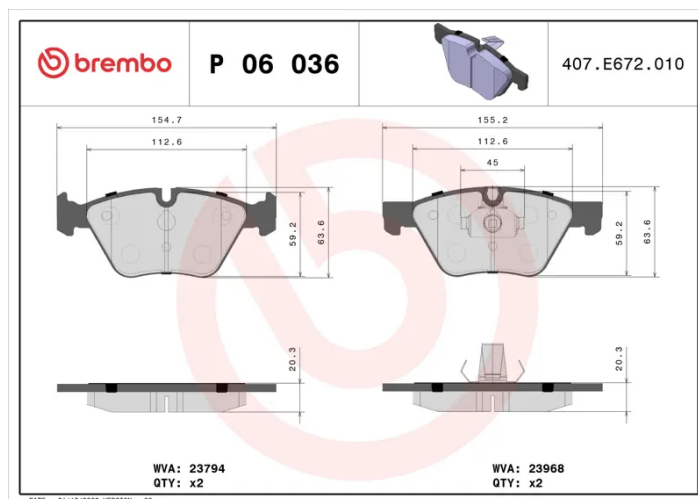

- ✓ OE-equivalent
- ✓ Brembo quality
- ✓ ECE-R90 certificate
- ✓ Safety
- ✓ Performance
- ✓ Comfort
- ✓ With accessories

Technical specifications

EAN code
8020584059340

Axle
Front

Thickness
20 mm

Width
155 mm

Height
64 mm

Braking system
Teves

Wear indicator
Prepared for wear indicator

WVA number
23794,23968

Accessories
**With accessories
With anti-squeal shim
With piston clip**

COMPATIBLE VEHICLES

COMPATIBLE OE PART NUMBERS