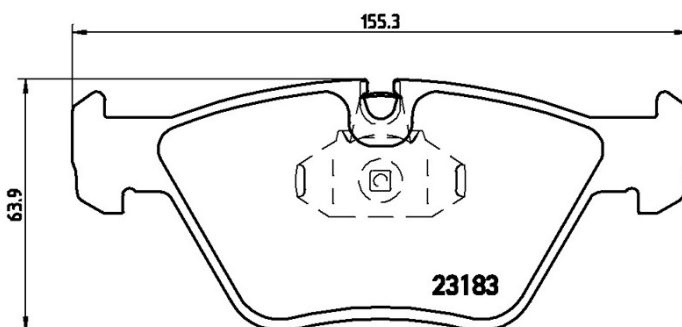

BRAKE PAD XTRA P 06 043X

The P 06 043X Xtra brake pad is synonymous with reliability

Brembo Xtra brake pads, developed to enhance the advantages of the Xtra and Max discs, are made using the special BRM X L01 compound which consists of more than 30 different components. Compared with the compound used for original-equivalent pads, the new solution assures a higher friction coefficient, which translates to more precise and stable braking, at both high and low temperatures. All this makes for greater driving comfort and improved pedal modularity, without compromising the product's mileage output.

- ✓ OE-equivalent
- ✓ Brembo quality
- ✓ ECE-R90 certificate
- ✓ Safety
- ✓ Performance
- ✓ Sports driving

Technical specifications

EAN code	Axle	Thickness
8020584068557	Front	20 mm
Width	Height	Braking system
155 mm	64 mm	Teves
Wear indicator	WVA number	
Prepared for wear indicator	21676,23183	