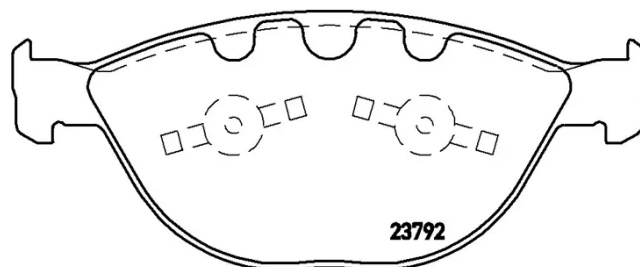

# BRAKE PAD

## P 06 047

The P 06 047 brake pad is synonymous with reliability

The Brembo brake pad guarantees ultimate safety when braking thanks to the use of more than 100 different compounds, designed according to the type of vehicle and use. Stopping distances reduced to a minimum, maximum driving comfort and silent operation are the most important features of Brembo materials. Brembo brake pads are supplied together with an extensive range of accessories and assembly kits for professional-standard installation.

### Technical specifications

EAN code <b>8020584059951</b>	Axle <b>Front</b>	Thickness <b>21 mm</b>
Width <b>193 mm</b>	Height <b>79 mm</b>	Braking system <b>Teves</b>
Wear indicator <b>Prepared for wear indicator</b>	WVA number <b>23791,23792</b>	Accessories <b>With anti-squeal shim</b> <b>With accessories</b> <b>With piston clip</b>