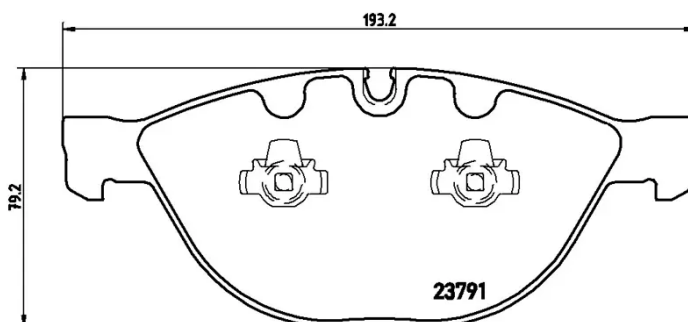

### Technical specifications

EAN code <b>8020584059951</b>	Axle <b>Front</b>	Thickness <b>21 mm</b>
Width <b>193 mm</b>	Height <b>79 mm</b>	Braking system <b>Teves</b>
Wear indicator <b>Prepared for wear indicator</b>	WVA number <b>23791,23792</b>	Accessories <b>With anti-squeal shim</b> <b>With accessories</b> <b>With piston clip</b>