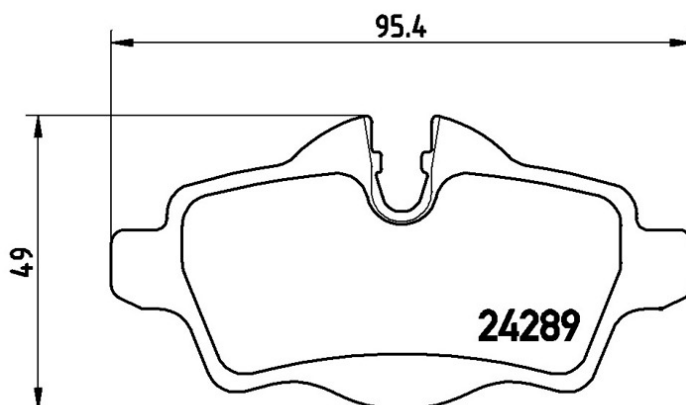

# BRAKE PAD XTRA P 06 052X

The P 06 052X Xtra brake pad is synonymous with reliability

Brembo Xtra brake pads, developed to enhance the advantages of the Xtra and Max discs, are made using the special BRM X L01 compound which consists of more than 30 different components. Compared with the compound used for original-equivalent pads, the new solution assures a higher friction coefficient, which translates to more precise and stable braking, at both high and low temperatures. All this makes for greater driving comfort and improved pedal modularity, without compromising the product's mileage output.

## Technical specifications

EAN code	Axle	Thickness
<b>8020584068571</b>	<b>Rear</b>	<b>17 mm</b>
Width	Height	Braking system
<b>95 mm</b>	<b>39 mm</b>	<b>TRW</b>
Wear indicator	WVA number	
Prepared for wear indicator	<b>24289,24290</b>	