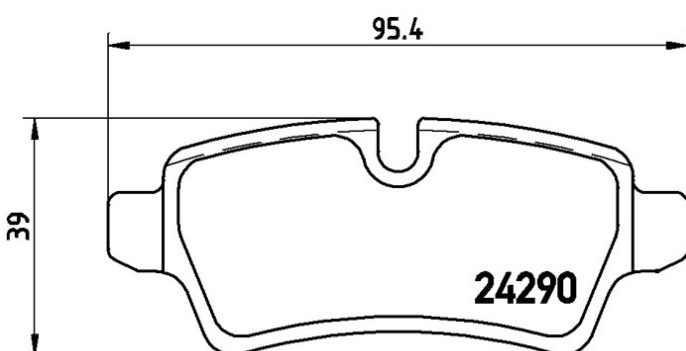

# BRAKE PAD XTRA P 06 052X

The P 06 052X Xtra brake pad is synonymous with reliability

Brembo Xtra brake pads, developed to enhance the advantages of the Xtra and Max discs, are made using the special BRM X L01 compound which consists of more than 30 different components. Compared with the compound used for original-equivalent pads, the new solution assures a higher friction coefficient, which translates to more precise and stable braking, at both high and low temperatures. All this makes for greater driving comfort and improved pedal modularity, without compromising the product's mileage output.

## Technical specifications

EAN code	Axle	Thickness
<b>8020584068571</b>	<b>Rear</b>	<b>17 mm</b>
Width	Height	Braking system
<b>95 mm</b>	<b>39 mm</b>	<b>TRW</b>
Wear indicator	WVA number	
Prepared for wear indicator	<b>24289,24290</b>	