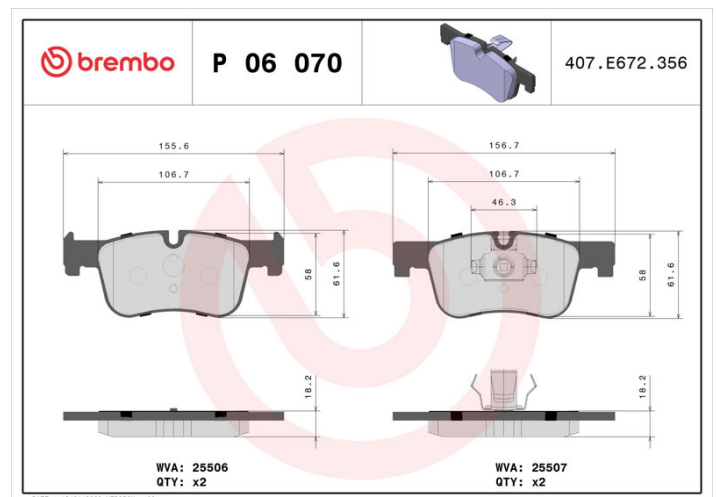

BRAKE PAD

P 06 070

The P 06 070 brake pad is synonymous with reliability

The Brembo brake pad guarantees ultimate safety when braking thanks to the use of more than 100 different compounds, designed according to the type of vehicle and use. Stopping distances reduced to a minimum, maximum driving comfort and silent operation are the most important features of Brembo materials. Brembo brake pads are supplied together with an extensive range of accessories and assembly kits for professional-standard installation.

- ✓ OE-equivalent
- ✓ Brembo quality
- ✓ ECE-R90 certificate
- ✓ Safety
- ✓ Performance
- ✓ Comfort

Technical specifications

EAN code 8020584102640	Axle Front	Thickness 18 mm
Width 156 mm	Height 62 mm	Braking system Teves
Wear indicator Prepared for wear indicator	WVA number 25506,25507	Accessories With piston clip