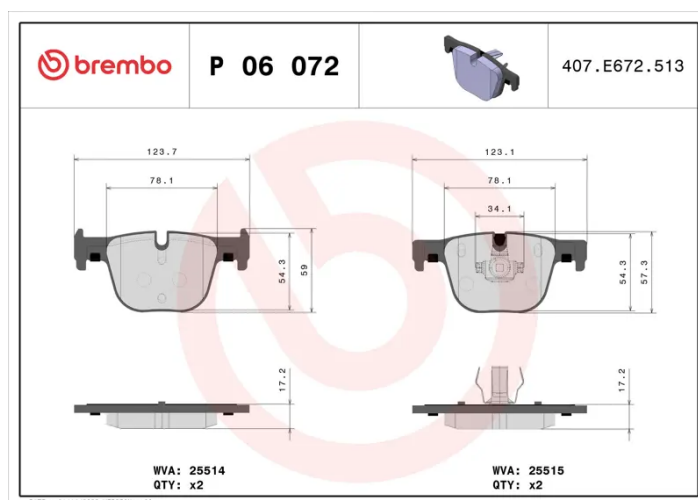

BRAKE PAD

P 06 072

The P 06 072 brake pad is synonymous with reliability

The Brembo brake pad guarantees ultimate safety when braking thanks to the use of more than 100 different compounds, designed according to the type of vehicle and use. Stopping distances reduced to a minimum, maximum driving comfort and silent operation are the most important features of Brembo materials. Brembo brake pads are supplied together with an extensive range of accessories and assembly kits for professional-standard installation.

- ✓ OE-equivalent
- ✓ Brembo quality
- ✓ ECE-R90 certificate
- ✓ Safety
- ✓ Performance
- ✓ Comfort

Technical specifications

EAN code 8020584083789	Axle Rear	Thickness 18 mm
Width 124 mm	Height 57 mm	Braking system Teves
Wear indicator Prepared for wear indicator	WVA number 25514,25515	Accessories With piston clip