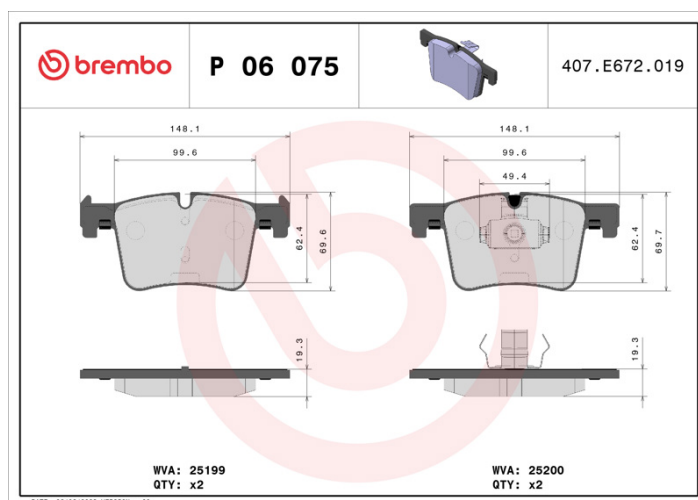

BRAKE PAD

P 06 075

The P 06 075 brake pad is synonymous with reliability

The Brembo brake pad guarantees ultimate safety when braking thanks to the use of more than 100 different compounds, designed according to the type of vehicle and use. Stopping distances reduced to a minimum, maximum driving comfort and silent operation are the most important features of Brembo materials. Brembo brake pads are supplied together with an extensive range of accessories and assembly kits for professional-standard installation.

- ✓ OE-equivalent
- ✓ Brembo quality
- ✓ ECE-R90 certificate
- ✓ Safety
- ✓ Performance
- ✓ Comfort

Technical specifications

EAN code 8020584102695	Axle Front	Thickness 19 mm
Width 148 mm	Height 70 mm	Braking system Bosch
Wear indicator Prepared for wear indicator	WVA number 25199,25200	Accessories With piston clip