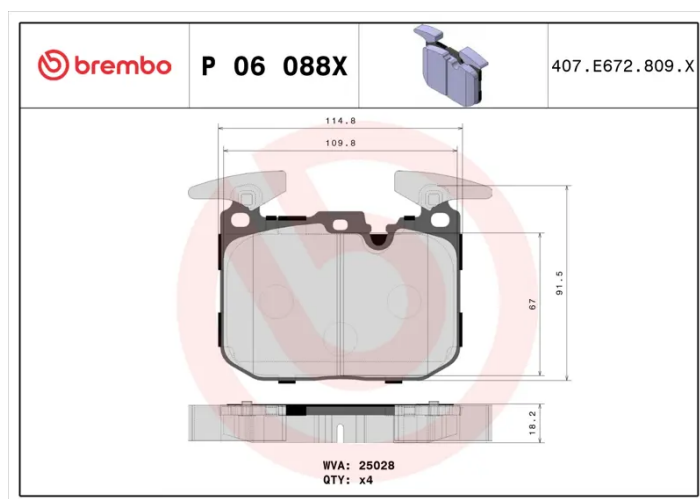

### Technical specifications

|  |                            |   |
|--|----------------------------|---|
| EAN code<br><b>8020584068663</b>                     | Axle<br><b>Front</b>       | Thickness<br><b>18 mm</b>                 |
| Width<br><b>115 mm</b>                               | Height<br><b>91 mm</b>     | Braking system<br><b>Brembo</b>           |
| Wear indicator<br><b>Prepared for wear indicator</b> | WVA number<br><b>25028</b> | Accessories<br><b>With counterweights</b> |