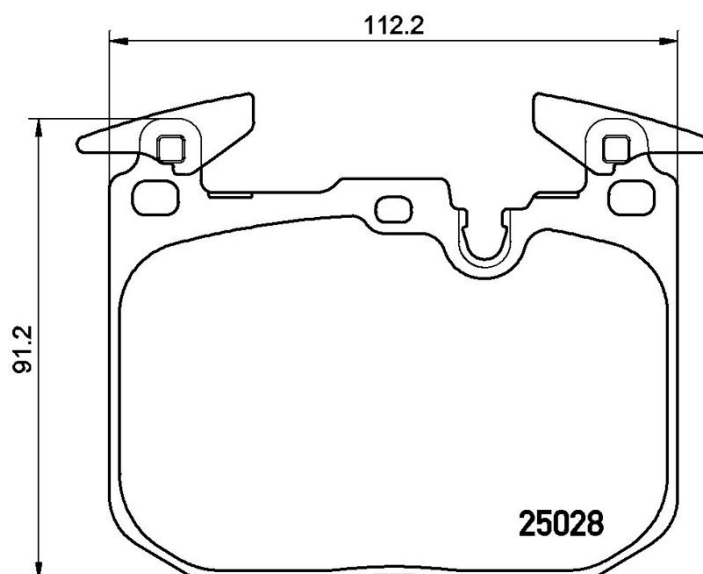

BRAKE PAD XTRA

P 06 088X

The P 06 088X Xtra brake pad is synonymous with reliability

Brembo Xtra brake pads, developed to enhance the advantages of the Xtra and Max discs, are made using the special BRM X L01 compound which consists of more than 30 different components. Compared with the compound used for original-equivalent pads, the new solution assures a higher friction coefficient, which translates to more precise and stable braking, at both high and low temperatures. All this makes for greater driving comfort and improved pedal modularity, without compromising the product's mileage output.

- ✓ OE-equivalent
- ✓ Brembo quality
- ✓ ECE-R90 certificate
- ✓ Safety
- ✓ Performance
- ✓ Sports driving

Technical specifications

EAN code	Axle	Thickness
8020584068663	Front	18 mm
Width	Height	Braking system
115 mm	91 mm	Brembo
Wear indicator	WVA number	Accessories
Prepared for wear indicator	25028	With counterweights