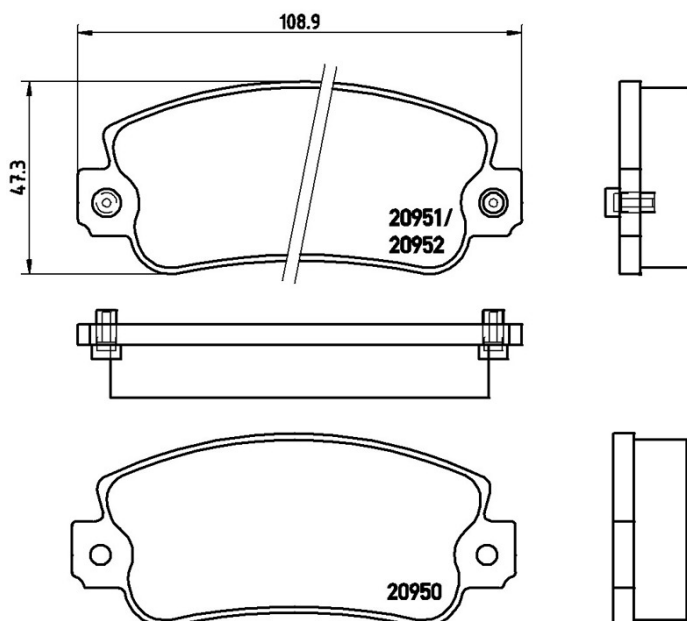

- ✓ OE-equivalent
- ✓ Brembo quality
- ✓ ECE-R90 certificate
- ✓ Safety
- ✓ Performance
- ✓ Comfort

Technical specifications

EAN code	Axle	Thickness
8020584050835	Front	18 mm
Width	Height	Braking system
109 mm	47 mm	Bendix
Wear indicator	WVA number	
Acoustic	20950,20951,20952	