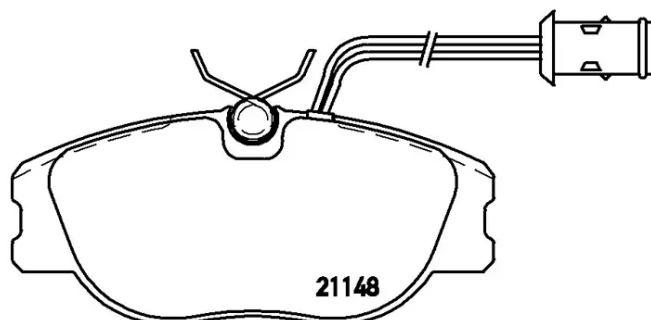

## P 23 041

The P 23 041 brake pad is synonymous with reliability

The Brembo brake pad guarantees ultimate safety when braking thanks to the use of more than 100 different compounds, designed according to the type of vehicle and use. Stopping distances reduced to a minimum, maximum driving comfort and silent operation are the most important features of Brembo materials. Brembo brake pads are supplied together with an extensive range of accessories and assembly kits for professional-standard installation.

### Technical specifications

EAN code <b>8020584051115</b>	Axle <b>Front</b>	Thickness <b>19 mm</b>
Width <b>130 mm</b>	Height <b>59 mm</b>	Braking system <b>Lucas</b>
Wear indicator <b>Electric</b>	WVA number <b>21148,21147</b>	Accessories <b>With anti-squeal shim</b> <b>With brake caliper bolts</b> <b>With accessories</b>