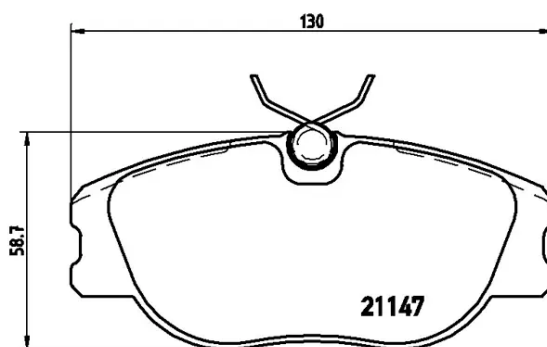

### Technical specifications

EAN code <b>8020584051115</b>	Axle <b>Front</b>	Thickness <b>19 mm</b>
Width <b>130 mm</b>	Height <b>59 mm</b>	Braking system <b>Lucas</b>
Wear indicator <b>Electric</b>	WVA number <b>21148,21147</b>	Accessories <b>With anti-squeal shim</b> <b>With brake caliper bolts</b> <b>With accessories</b>