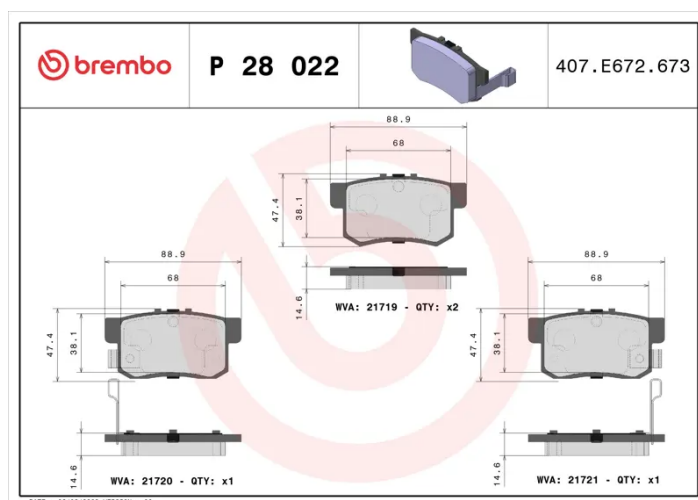

### Technical specifications

EAN code <b>8020584052563</b>	Axle <b>Rear</b>	Thickness <b>15 mm</b>
Width <b>89 mm</b>	Height <b>47 mm</b>	Braking system <b>Akebono</b>
Wear indicator <b>Acoustic</b>	WVA number <b>23652,21719,21720,21721</b>	Accessories <b>With anti-squeal shim</b>