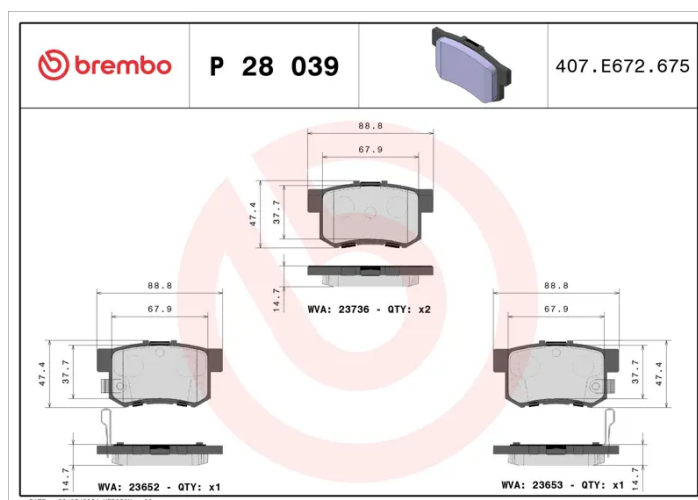

BRAKE PAD

P 28 039

The P 28 039 brake pad is synonymous with reliability

The Brembo brake pad guarantees ultimate safety when braking thanks to the use of more than 100 different compounds, designed according to the type of vehicle and use. Stopping distances reduced to a minimum, maximum driving comfort and silent operation are the most important features of Brembo materials. Brembo brake pads are supplied together with an extensive range of accessories and assembly kits for professional-standard installation.

- ✓ OE-equivalent
- ✓ Brembo quality
- ✓ ECE-R90 certificate
- ✓ Safety
- ✓ Performance
- ✓ Comfort

Technical specifications

| | | |
|-----------------------------------|--|---|
| EAN code 8020584059753 | Axle Rear | Thickness 15 mm |
| Width 89 mm | Height 48 mm | Braking system Nissin |
| Wear indicator Acoustic | WVA number 23652,23653,23736 | Accessories With anti-squeal shim |