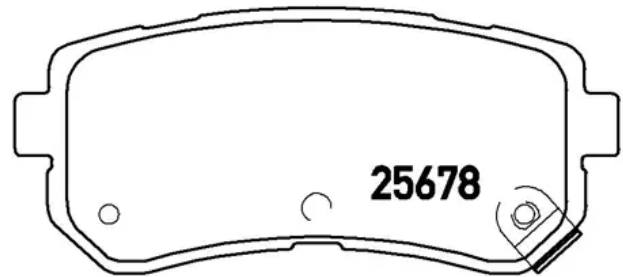

BRAKE PAD

P 30 068

The P 30 068 brake pad is synonymous with reliability

The Brembo brake pad guarantees ultimate safety when braking thanks to the use of more than 100 different compounds, designed according to the type of vehicle and use. Stopping distances reduced to a minimum, maximum driving comfort and silent operation are the most important features of Brembo materials. Brembo brake pads are supplied together with an extensive range of accessories and assembly kits for professional-standard installation.

- ✓ OE-equivalent
- ✓ Brembo quality
- ✓ ECE-R90 certificate
- ✓ Safety
- ✓ Performance
- ✓ Comfort
- ✓ With accessories

Technical specifications

EAN code	Axle	Thickness
8020584109892	Rear	16 mm
Width	Height	Braking system
93 mm	41 mm	Mando
Wear indicator	WVA number	Accessories
Acoustic	25677,25678,25679	With accessories