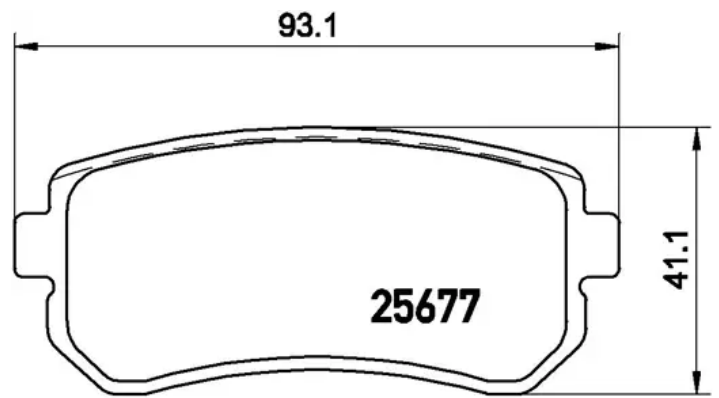

BRAKE PAD

P 30 068

The P 30 068 brake pad is synonymous with reliability

The Brembo brake pad guarantees ultimate safety when braking thanks to the use of more than 100 different compounds, designed according to the type of vehicle and use. Stopping distances reduced to a minimum, maximum driving comfort and silent operation are the most important features of Brembo materials. Brembo brake pads are supplied together with an extensive range of accessories and assembly kits for professional-standard installation.

- ✓ OE-equivalent
- ✓ Brembo quality
- ✓ ECE-R90 certificate
- ✓ Safety
- ✓ Performance
- ✓ Comfort
- ✓ With accessories

Technical specifications

EAN code	Axle	Thickness
8020584109892	Rear	16 mm
Width	Height	Braking system
93 mm	41 mm	Mando
Wear indicator	WVA number	Accessories
Acoustic	25677,25678,25679	With accessories