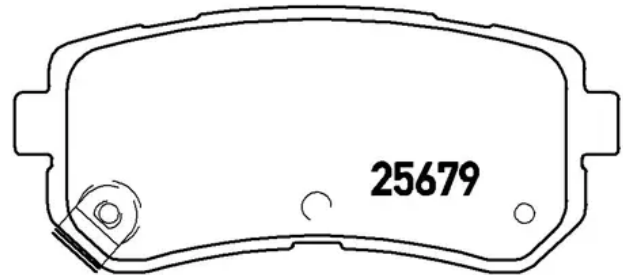

BRAKE PAD

P 30 068

The P 30 068 brake pad is synonymous with reliability

The Brembo brake pad guarantees ultimate safety when braking thanks to the use of more than 100 different compounds, designed according to the type of vehicle and use. Stopping distances reduced to a minimum, maximum driving comfort and silent operation are the most important features of Brembo materials. Brembo brake pads are supplied together with an extensive range of accessories and assembly kits for professional-standard installation.

- ✓ OE-equivalent
- ✓ Brembo quality
- ✓ ECE-R90 certificate
- ✓ Safety
- ✓ Performance
- ✓ Comfort
- ✓ With accessories

Technical specifications

EAN code	Axle	Thickness
8020584109892	Rear	16 mm
Width	Height	Braking system
93 mm	41 mm	Mando
Wear indicator	WVA number	Accessories
Acoustic	25677,25678,25679	With accessories