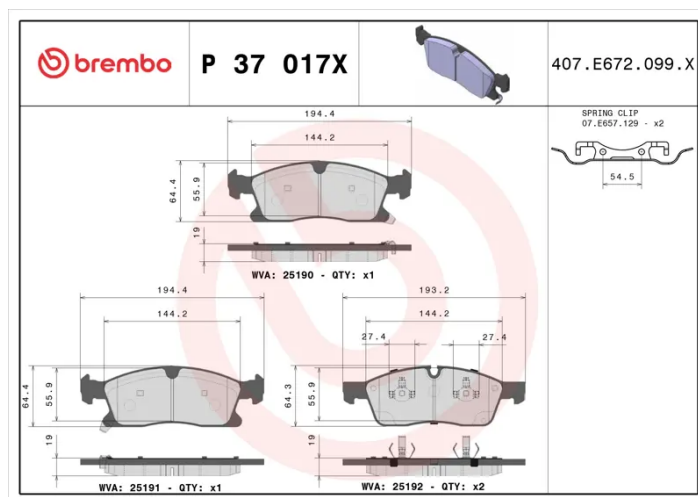

# BRAKE PAD XTRA P 37 017X

The P 37 017X Xtra brake pad is synonymous with reliability

Brembo Xtra brake pads, developed to enhance the advantages of the Xtra and Max discs, are made using the special BRM X L01 compound which consists of more than 30 different components. Compared with the compound used for original-equivalent pads, the new solution assures a higher friction coefficient, which translates to more precise and stable braking, at both high and low temperatures. All this makes for greater driving comfort and improved pedal modularity, without compromising the product's mileage output.

## Technical specifications

<p>EAN code <b>8020584121665</b></p>	<p>Axle <b>Front</b></p>	<p>Thickness <b>19 mm</b></p>
<p>Width <b>193 mm</b></p>	<p>Height <b>64 mm</b></p>	<p>Braking system <b>Teves</b></p>
<p>Wear indicator <b>Acoustic</b></p>	<p>WVA number <b>25190,25191,25192</b></p>	<p>Accessories <b>With anti-squeal shim</b></p>