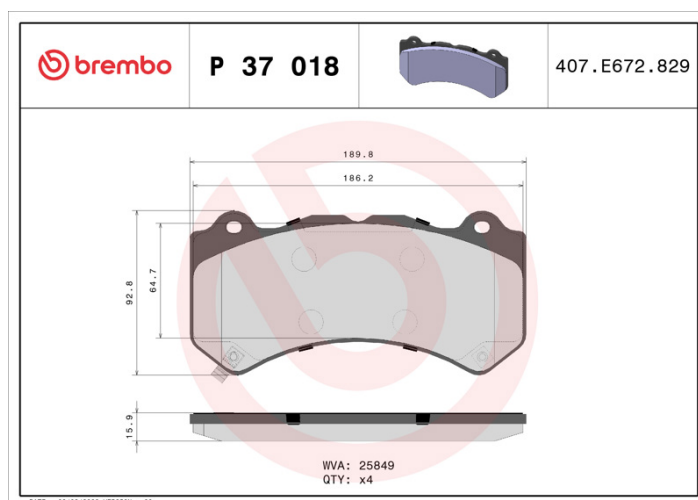

### Technical specifications

EAN code	Axle	Thickness
<b>8020584080054</b>	<b>Front and rear</b>	<b>15 mm</b>
Width	Height	Braking system
<b>190 mm</b>	<b>93 mm</b>	<b>Brembo</b>
Wear indicator	WVA number	
<b>Acoustic</b>	<b>25859,25849</b>	