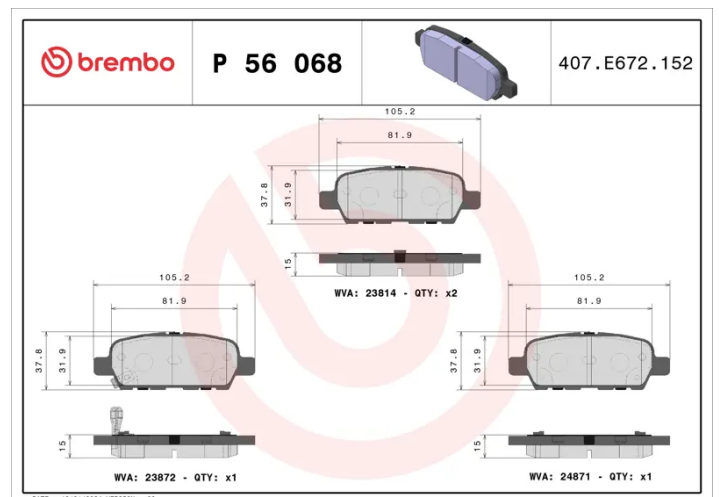

BRAKE PAD

P 56 068

The P 56 068 brake pad is synonymous with reliability

The Brembo brake pad guarantees ultimate safety when braking thanks to the use of more than 100 different compounds, designed according to the type of vehicle and use. Stopping distances reduced to a minimum, maximum driving comfort and silent operation are the most important features of Brembo materials. Brembo brake pads are supplied together with an extensive range of accessories and assembly kits for professional-standard installation.

- ✓ OE-equivalent
- ✓ Brembo quality
- ✓ ECE-R90 certificate
- ✓ Safety
- ✓ Performance
- ✓ Comfort

Technical specifications

EAN code 8020584090695	Axle Rear	Thickness 14 mm
Width 105 mm	Height 39 mm	Braking system Akebono
Wear indicator Acoustic	WVA number 24872,24871	Accessories With anti-squeal shim